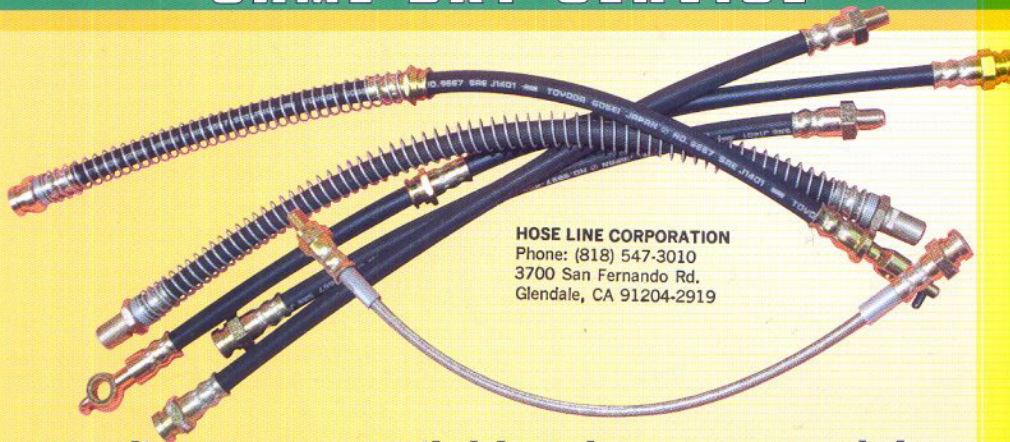

BRAKE HOSES MADE TO ORDER

- SAME DAY SERVICE -

HOSE LINE CORPORATION
Phone: (818) 547-3010
3700 San Fernando Rd.
Glendale, CA 91204-2919

Quality Hoses available when you need them

- Any hydraulic brake and clutch hose to suit any type of vehicle (In some cases a sample will be needed).
- All hoses comply to Dot Standard FMVSS106.
- Every hose is pressure tested to 3000 PSI.
- Original Equipment Quality

BRAKE HOSES CAN BE AN INVISIBLE SAFETY HAZARD

SOME FACTS ABOUT BRAKE HOSES:

- The average life of a brake hose is six years
- Brake hoses deteriorate from the inside as well as the outside
- Moisture is absorbed into brake fluid systems through brake hoses
- Contaminants in brake fluid act abrasively on the inner wall of brake hoses
- The brake hose reinforcing fabric deteriorates through expansion and moisture
- High operating temperatures in brake systems contribute to the deterioration of hoses
- Brake hoses swell with age and restrict flow